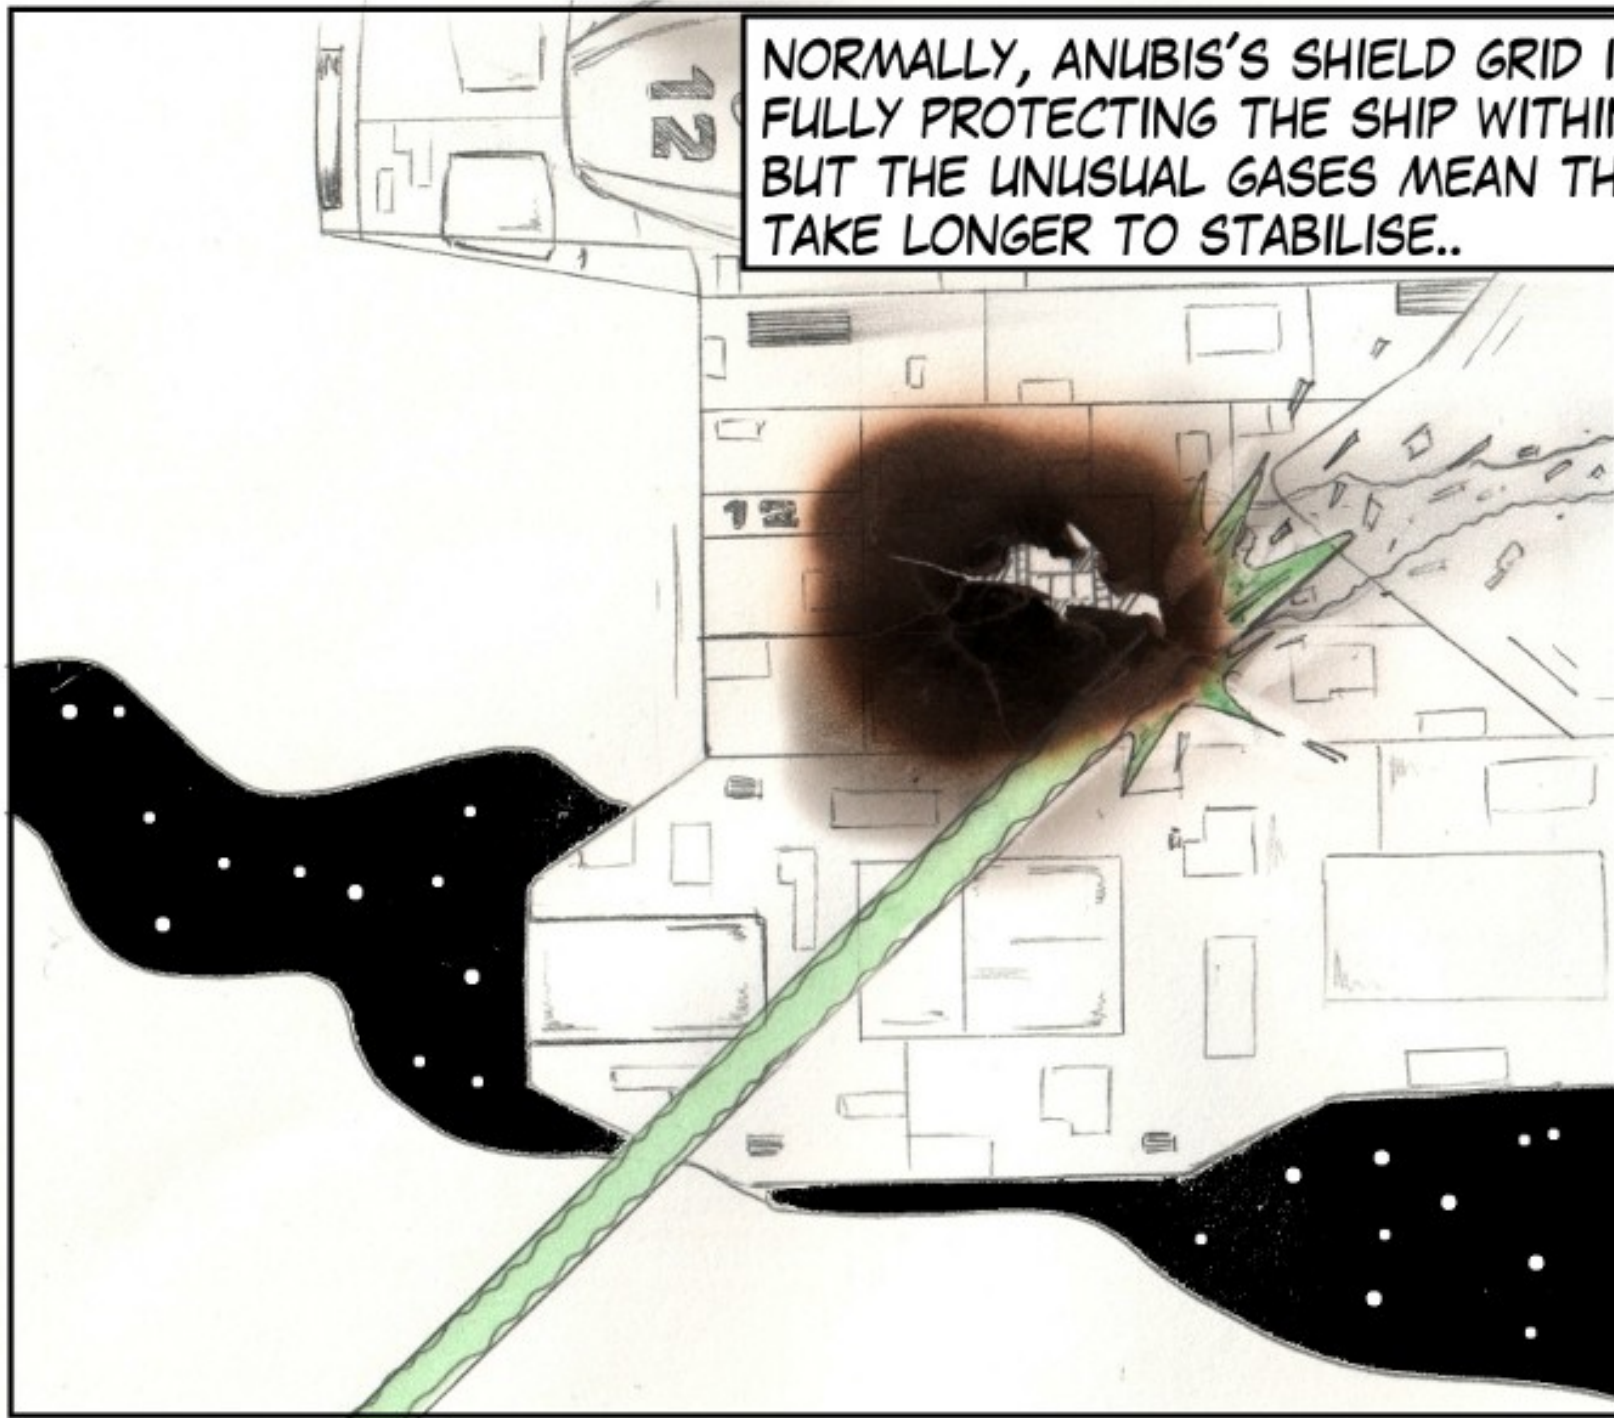

THE LEAD PHOTAH
CRUISER CLOSES INTO
FIRING RANGE -

NORMALLY, ANUBIS'S SHIELD GRID IS UP AND FULLY PROTECTING THE SHIP WITHIN SECONDS, BUT THE UNUSUAL GASES MEAN THE SHIELDS TAKE LONGER TO STABILISE..

ON THE BRIDGE
OF THE NEW
DEADLY PHOTAAH
DREADNOUGHT -
THE COMMANDER
OBSERVES..